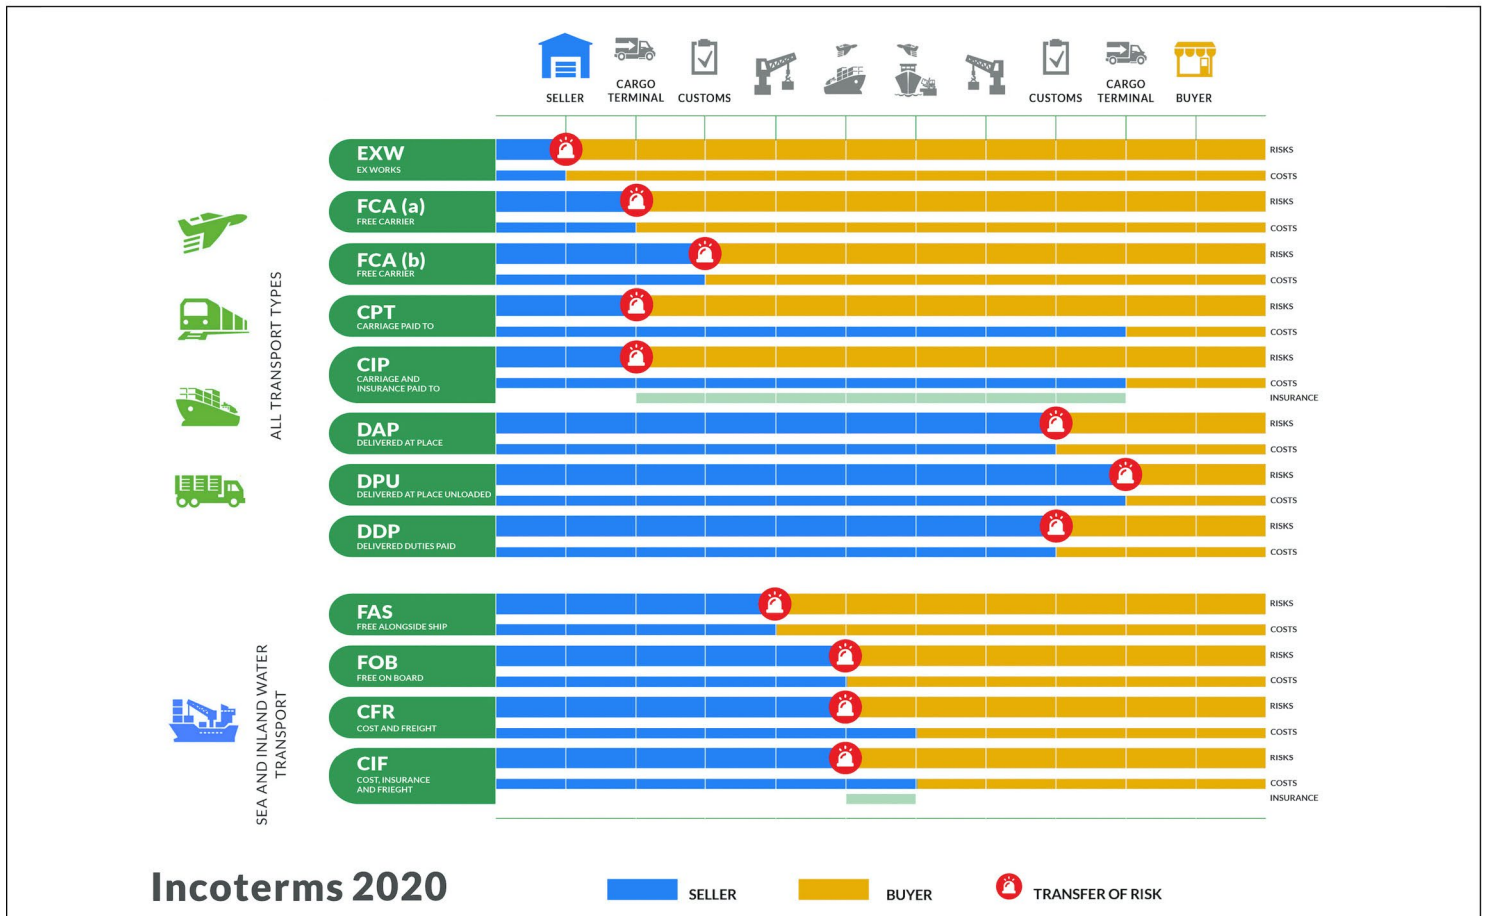

PROFILE

ABHILASHA Logistics is committed to offer high quality logistics solutions to meet client's business needs. From air cargo and ocean freight to warehousing, custom clearance and transportation. We have an expensive portfolio of services to add value and flexibility to our client's supply chain requirements.

ABHILASHA

LOGISTICS PVT. LTD.

Your Desire, Our Passion

An ISO 9001:2015 certify
CIN# U63010MH2013PTC242198
GST# 27AALCA9290L1ZY
MSME UAN: MH18D0052453

THE CHALLENGES...

CHALLENGES IN LOGISTICS & SUPPLY CHAIN MANagements.

In today's highly competitive marketplace, The pressure on organisations is to find new ways to create and deliver value added services to customers consistently. Provision of efficient logistics solutions and effective supply chain management processes are the way to achieve cost-reduction and better service for customers.

CORE PRODUCTS

- ★ OCEAN FREIGHT
- ★ AIR FREIGHT
- ★ TRANSPORTATION
- ★ WORLDWIDE CONSOLIDATION
- ★ CUSTOM CLEARANCE
- ★ WAREHOUSING
- ★ PACKING & LABELLING
- ★ CARGO INSURANCE
- ★ INTERNATIONAL COURIER

OUR USP...

WHAT OUTSTANDS ABHILASHA LOGISTICS?

- Flexibility in handling all types of freights
- Expert support teams
- Networking with top global carriers
- Multiple carrier solutions
- Centralized ocean procurement, Combined with best price and terms

Head Office Address: 205, Adarsh Industrial Estate, Chakala, Sahar Road, Andheri (East), Mumbai - 400 099. INDIA

MANOHAR S JADHAV: +91 9833824558 | +91 9665863337

Info@abhilashagroup.in | www.abhilashalogistics.com | www.abhilashagroup.in

Branches: Chennai, Delhi, Kolkata, Pune, Ahmedabad, Hyderabad